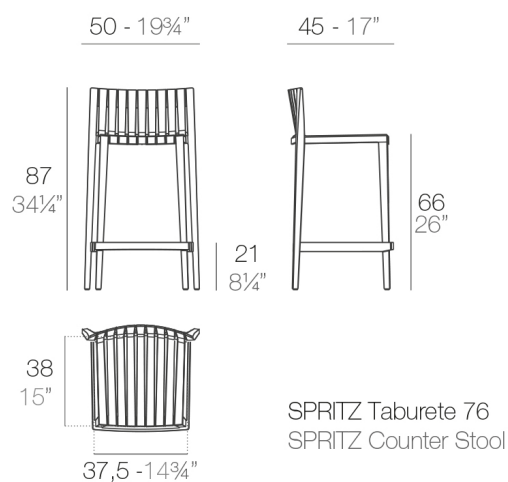

SPRITZ TABURETE 50x45x87

By Archirivolto Design

"The white wooden fences lining the beach, the small strips that follow each other, in their perfect geometry. It's this picture that inspired the collection Spritz, which is composed of the stolen details to this inspiration. Chair, armchair, stool and high table: perfect for every need, the collection Spritz adapts well to any context, hospitality and home. It is not a coincidence that Spritz, the collection created by Archirivolto for Vondom, embodies in the name the idea of freshness and purity of shapes. Rigorous shapes that connect home and world, with a kaleidoscope of variations and nuances: this mix between the linearity of northern European style and the typical warmth of Mediterranean creates a dialogue between indoor and outdoor.
View online: <https://www.vondom.com/products/56020>

Features

Description

Made of injected polypropylene with fiber glass. Stackable. Available in several colors. Item suitable for indoor and outdoor use.

Weight

5.45 Kg

Finishes

BASIC PP

Ref. 56020